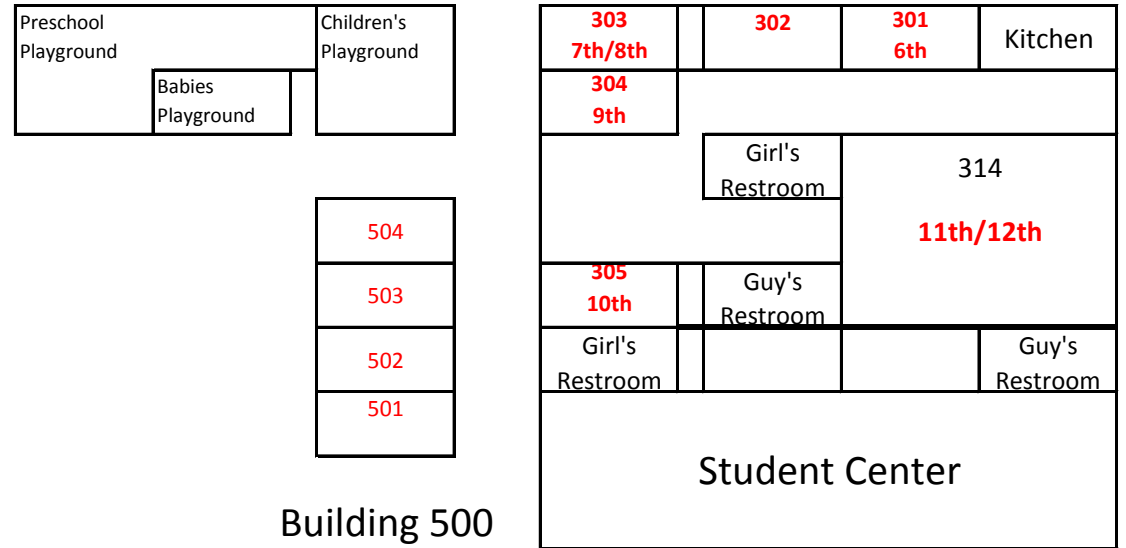

Building 200

Building 300

Building 500

Building 100

Building 600

The Summit Church
 3080 Highway 81 South
 Loganville, GA 30052

Revised: 06/01/14