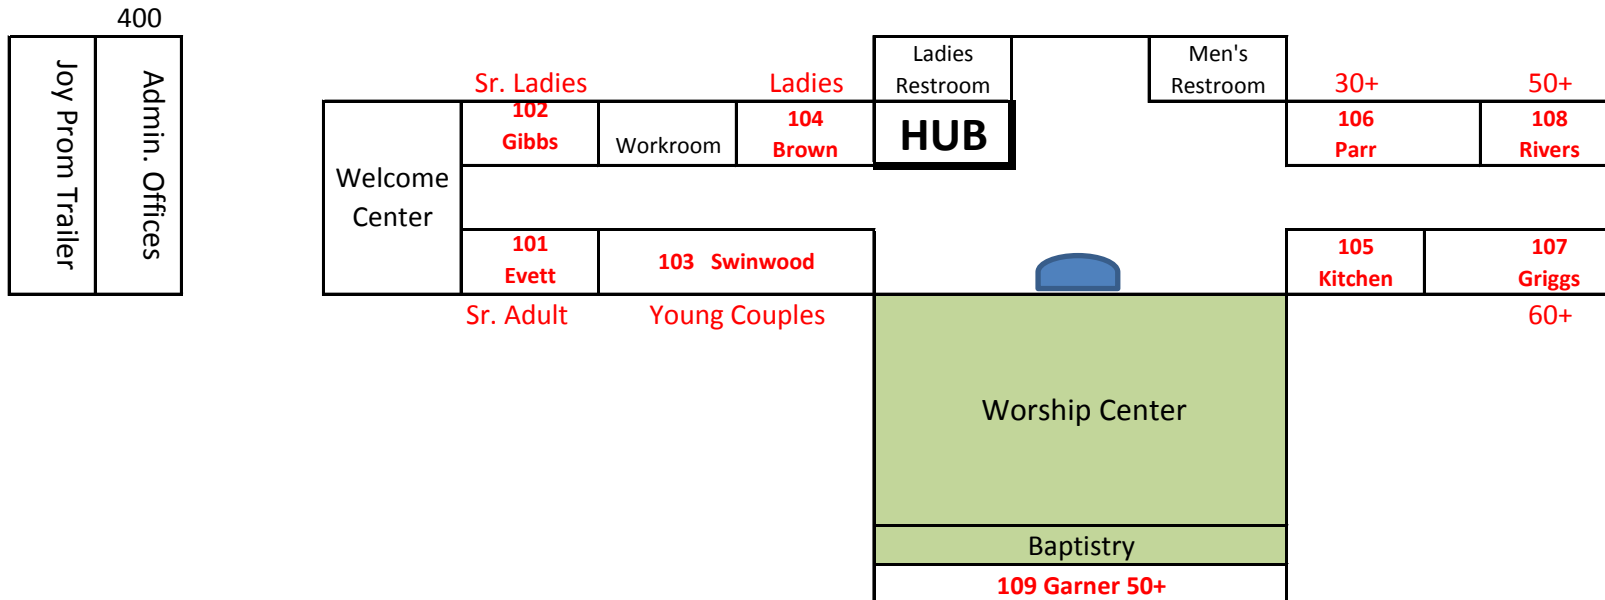

Building 200

Building 300

Building 500

Building 100

Building 600

The Summit Church
 3080 Highway 81 South
 Loganville, GA 30052

Revised: 06/01/14