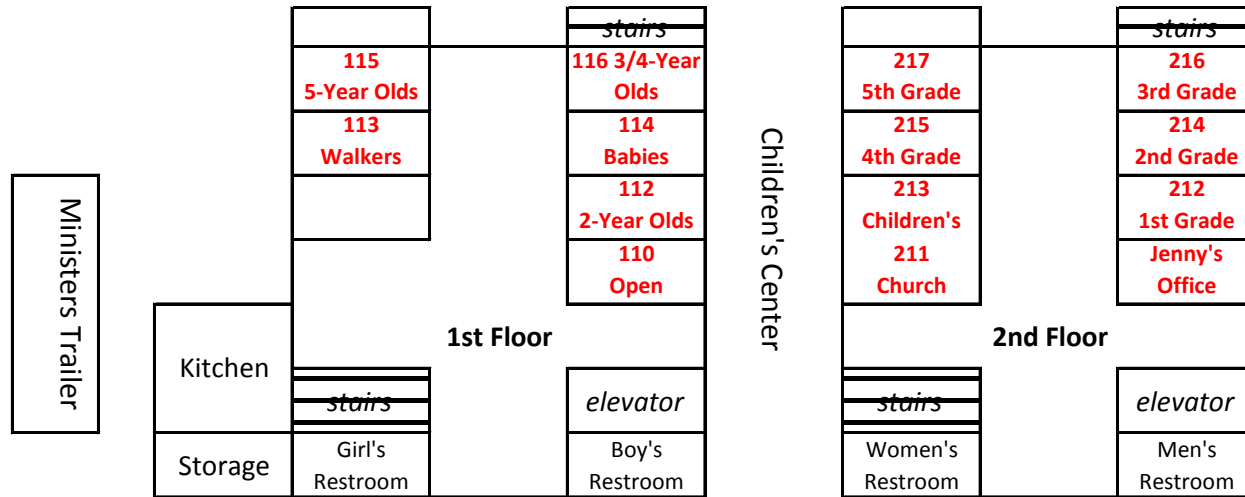

Building 200

Building 300

Building 500

Building 100

Building 600

The Summit Church
 3080 Highway 81 South
 Loganville, GA 30052

Revised: 06/01/14